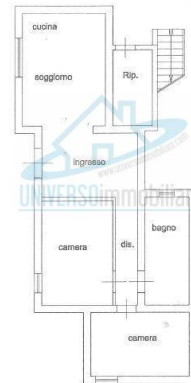

Piano Terra UNIVERSOimmobiliare